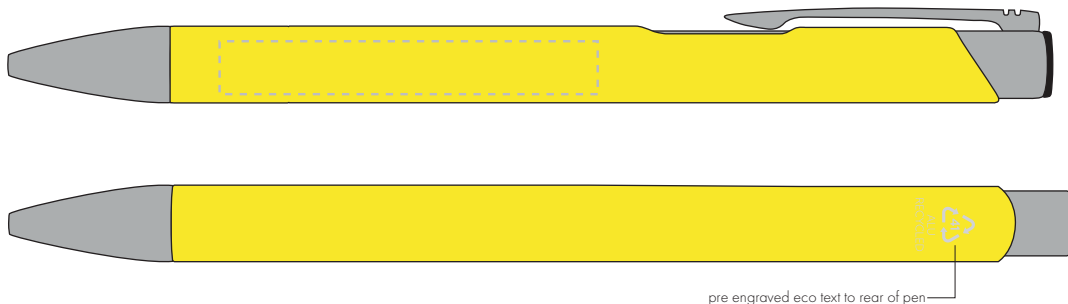

Your Ref:  
Our Ref:

Quantity:  
Version: 1

Product Code: TPC982001  
Product Colour: YELLOW

**PRINTING CONCERNS:**

We stock this item in the following colours

**PANTONE REFERENCE(S)**

- Colour 1
- Colour 2
- Colour 3
- Colour 4

ARTWORK SCALE 100%

ARTWORK SCALE 100%

Side Print Area:  
50mm x 7mm

pre engraved eco text to rear of pen

Product Image for visualisation  
- colours may vary

The dashed line is to demonstrate print area and will not appear on your printed item